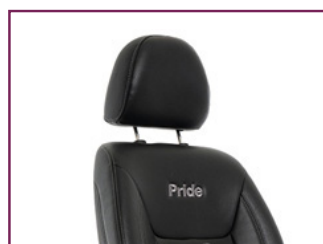

Jazzy air₂

Colours Available:

Elevate Your Life To The Next Level!

At the touch of a switch, the Jazzy Air[®] 2 elevates 12 inches in just 11 seconds. With a sleek, modern look, this power chair safely drives at speeds up to 4 mph while elevated, allowing users to enjoy face-to-face social engagement.

Features

Fold Flat Seat

Drives Safely at 4mph While Elevated at 12"

Angle, and Height-Adjustable Headrest

Specifications	
Chair	
Weight Capacity	21 st 6 lbs (136 kg)
Overall Length ³	1067 mm (41.93")
Overall Width ³	590 mm (23.19")
Drive Tyres	Drive: 254 mm (10") Flat Free Castors: 152 mm (6") Flat Free
Ground Clearance ³	25 mm (1")
Suspension	Active-Trac Suspension With Mid-Wheel 6 Technology
Colour(s)	Citrine yellow, pearly white, ruby red, sapphire blue, black pearl, garnet red, black onyx, pink topaz, silver, tanzanite
Heaviest Piece When Disassembled ³	82 kg
Power	
Turning Radius ³	528 mm (20.75")
Max Speed ¹	4 mph (6 km/h)
Battery	
Battery Requirements ³	2 x 12v, Deep Cycle U-1 Batteries
Battery Weight ⁴	11.5 kg
Battery Charger	5 - Amp Off-Board
Total Weight Without Batteries ^{3, 4}	104.5kg